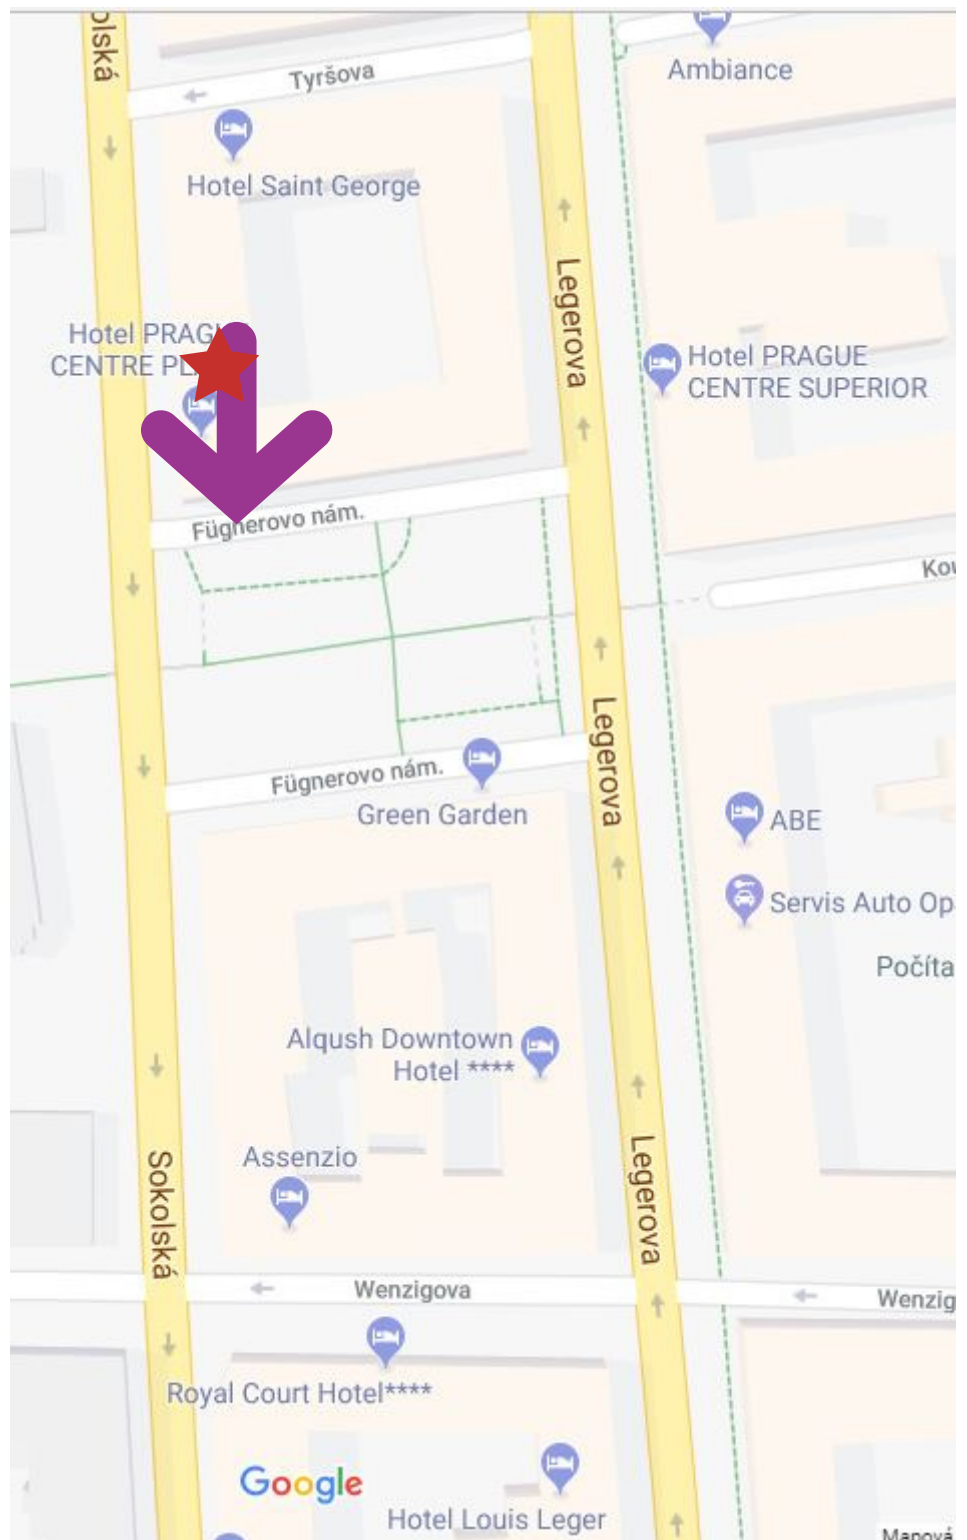

# TRANSPORT

HOP ON / HOP OFF SPOTS FOR BUSES

Fugnerovo náměstí:

PC PLAZA

# TRANSPORT

HOP ON / HOP OFF SPOTS FOR TRAMS

Bruselská tram station

PC PLAZA