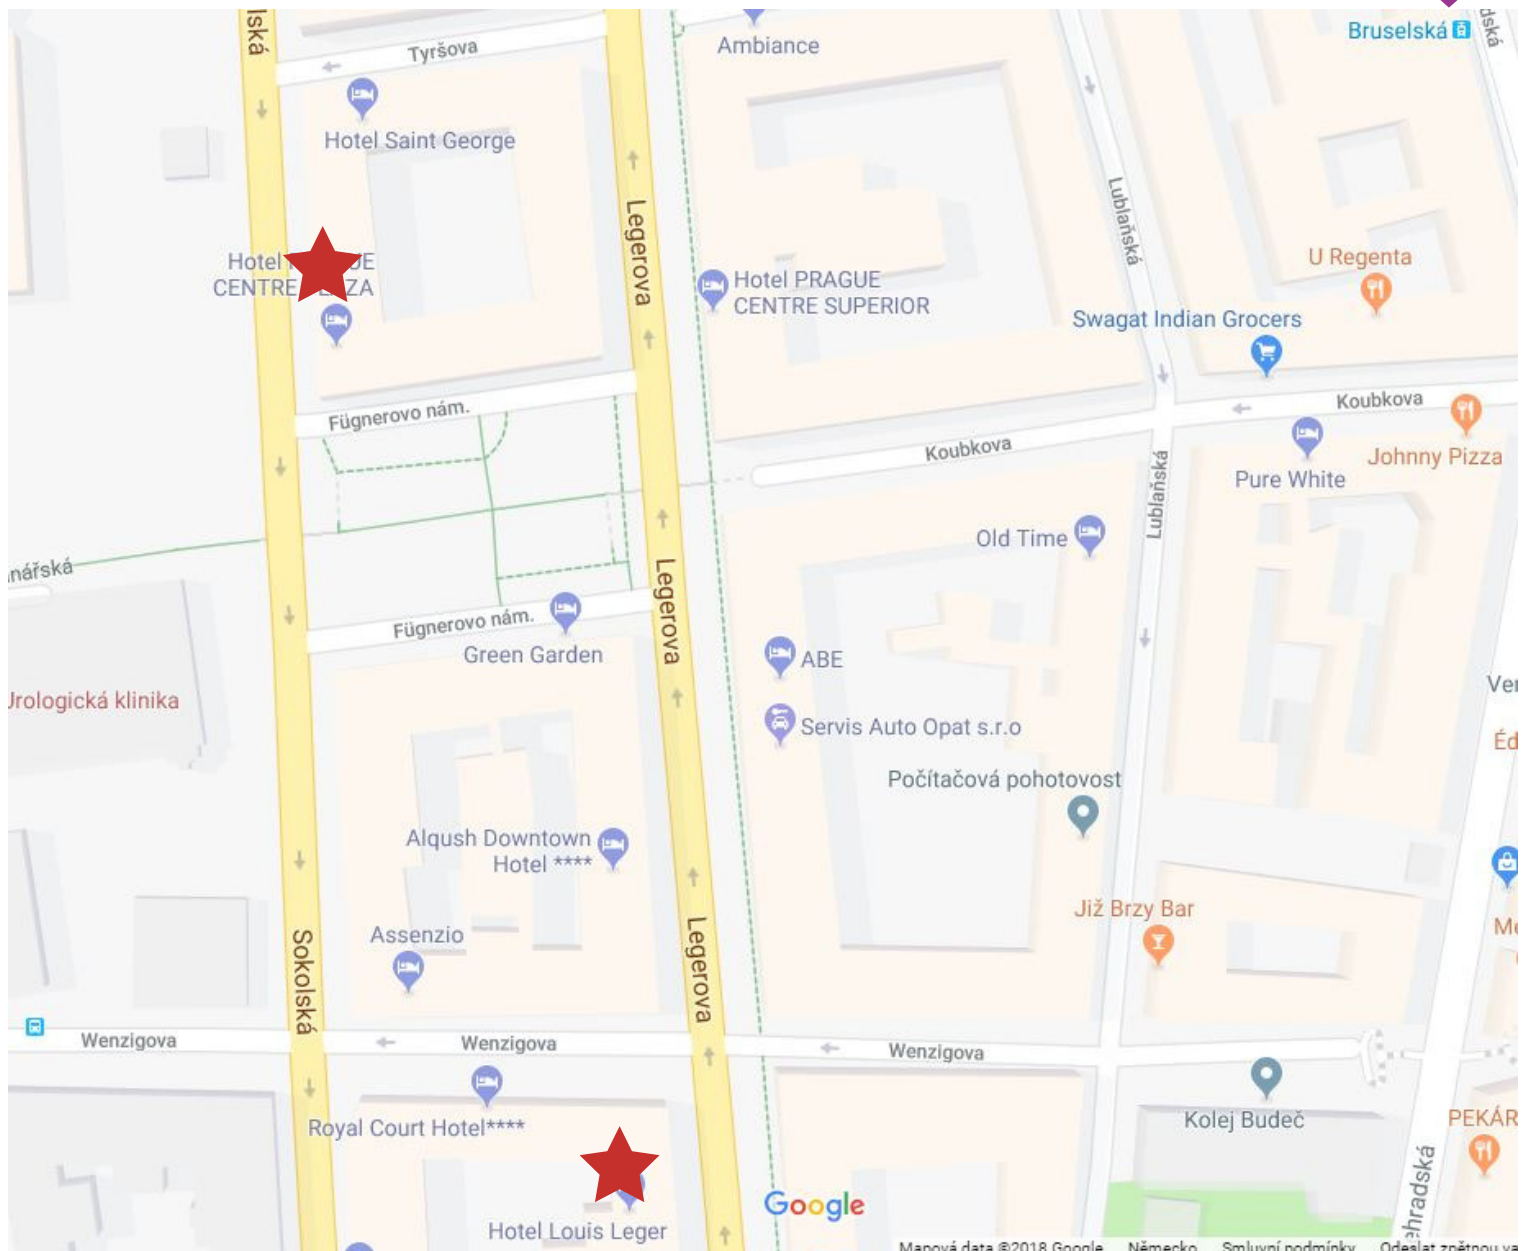

TRANSPORT

HOP ON / HOP OFF SPOTS FOR BUSES ((PUNTO DEL "SALTA SU!"))

Fugnerovo náměstí:

LOUIS LEGER
PC PLAZA

TRANSPORT

HOP ON /HOP OFF SPOTS FOR TRAMS ((PUNTO DEL "SALTA SU!"))

Bruselská tram station

LOUIS LEGER, PC PLAZA

TRANSPORT

HOP ON / HOP OFF SPOTS FOR BUSES ((PUNTO DEL "SALTA SU!"))

WENCESLAS, AMBASSADOR

TRANSPORT

HOP ON /HOP OFF SPOTS FOR TRAMS ((PUNTO DEL "SALTA SU!"))

WENCESLAS, AMBASSADOR