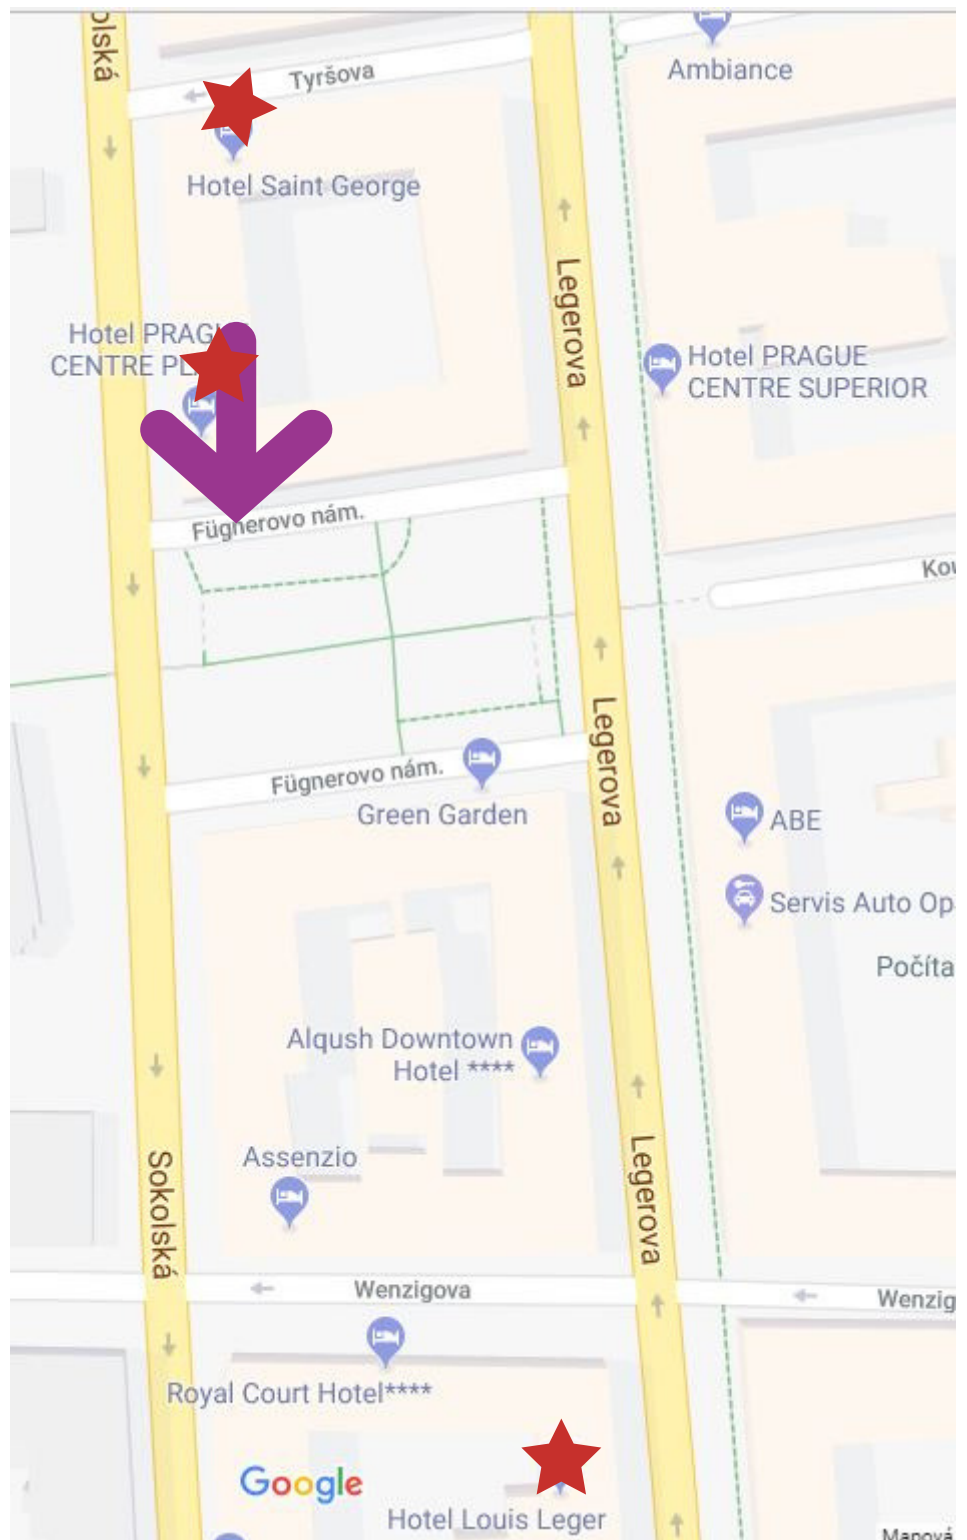

TRANSPORT

HOP ON / HOP OFF SPOTS FOR BUSES ((PUNTO DEL "SALTA SU!"))

Fugnerovo náměstí:

LOUIS LEGER
PC PLAZA

TRANSPORT

HOP ON /HOP OFF SPOTS FOR TRAMS ((PUNTO DEL "SALTA SU!"))

Bruselská tram station

LOUIS LEGER, PC PLAZA

TRANSPORT

HOP ON / HOP OFF SPOTS FOR BUSES ((PUNTO DEL "SALTA SU!"))

WENCESLAS, AMBASSADOR

TRANSPORT

HOP ON /HOP OFF SPOTS FOR TRAMS ((PUNTO DEL "SALTA SU!"))

WENCESLAS, AMBASSADOR