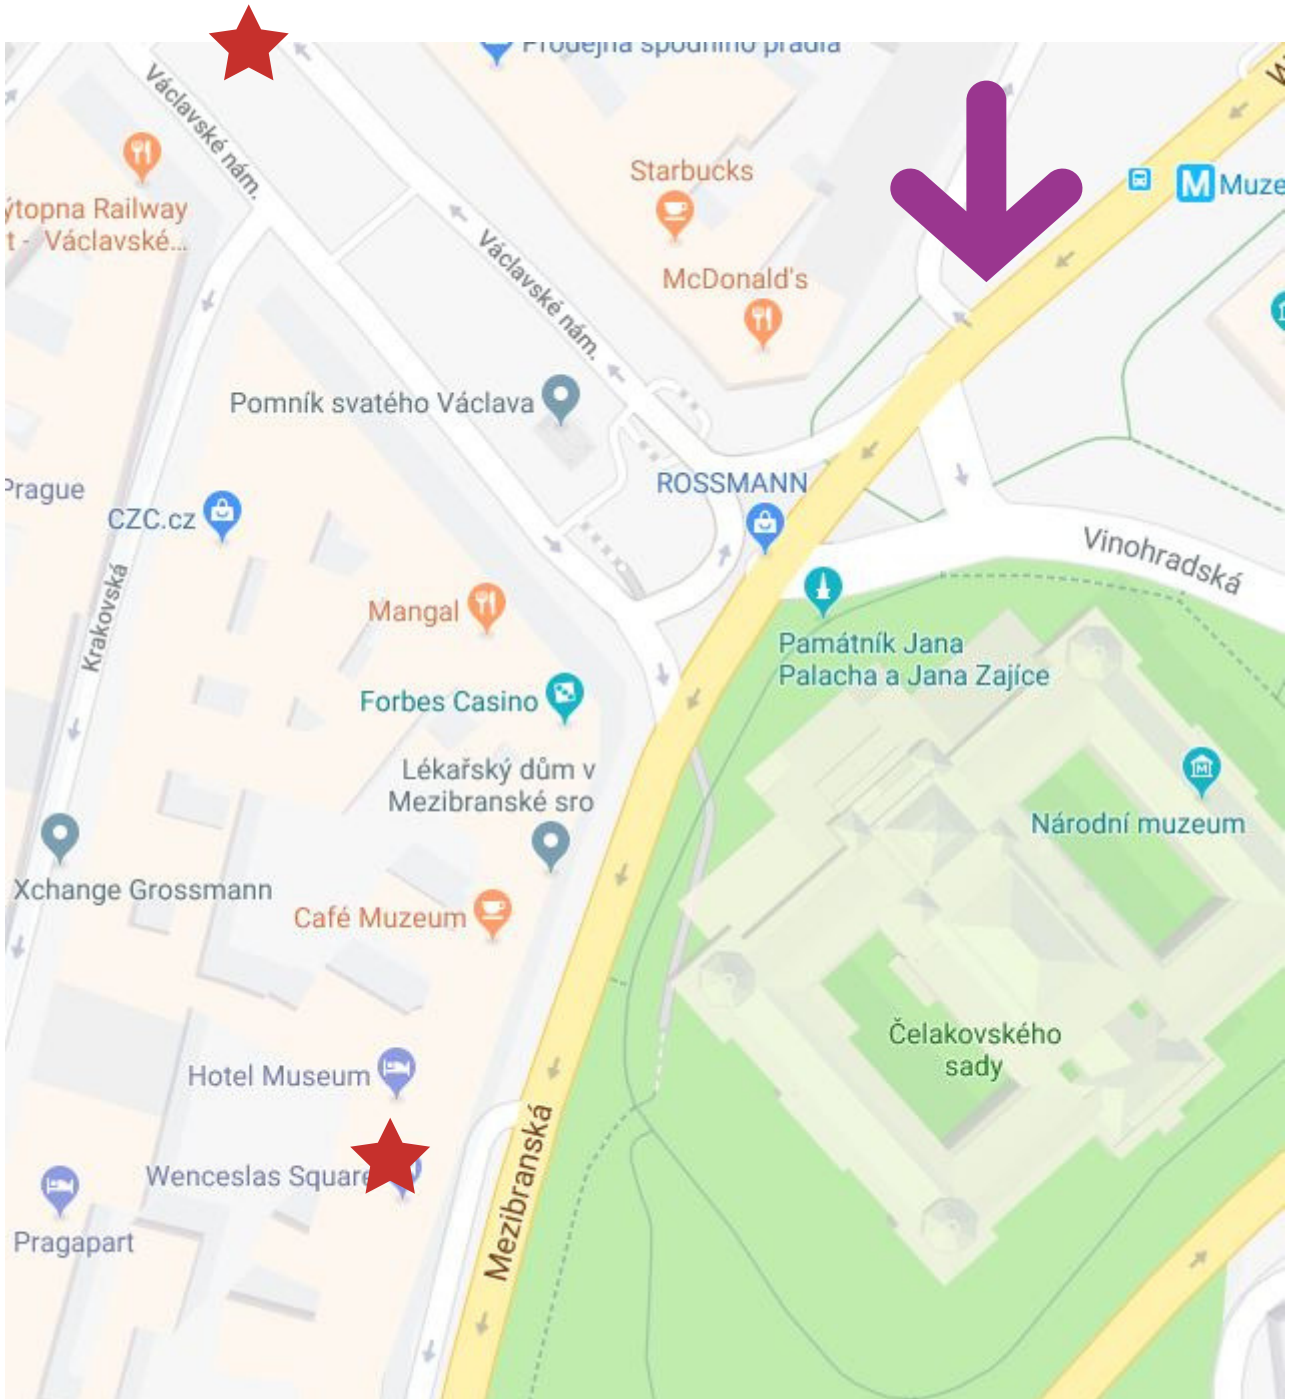

TRANSPORT

HOP ON / HOP OFF SPOTS FOR BUSES ((PUNTO DEL "SALTA SU!"))

Fugnerovo náměstí:

LOUIS LEGER
PC PLAZA

TRANSPORT

HOP ON /HOP OFF SPOTS FOR TRAMS ((PUNTO DEL "SALTA SU!"))

Bruselská tram station

LOUIS LEGER, PC PLAZA

TRANSPORT

HOP ON / HOP OFF SPOTS FOR BUSES ((PUNTO DEL "SALTA SU!"))

WENCESLAS, AMBASSADOR

TRANSPORT

HOP ON /HOP OFF SPOTS FOR TRAMS ((PUNTO DEL "SALTA SU!"))

WENCESLAS, AMBASSADOR