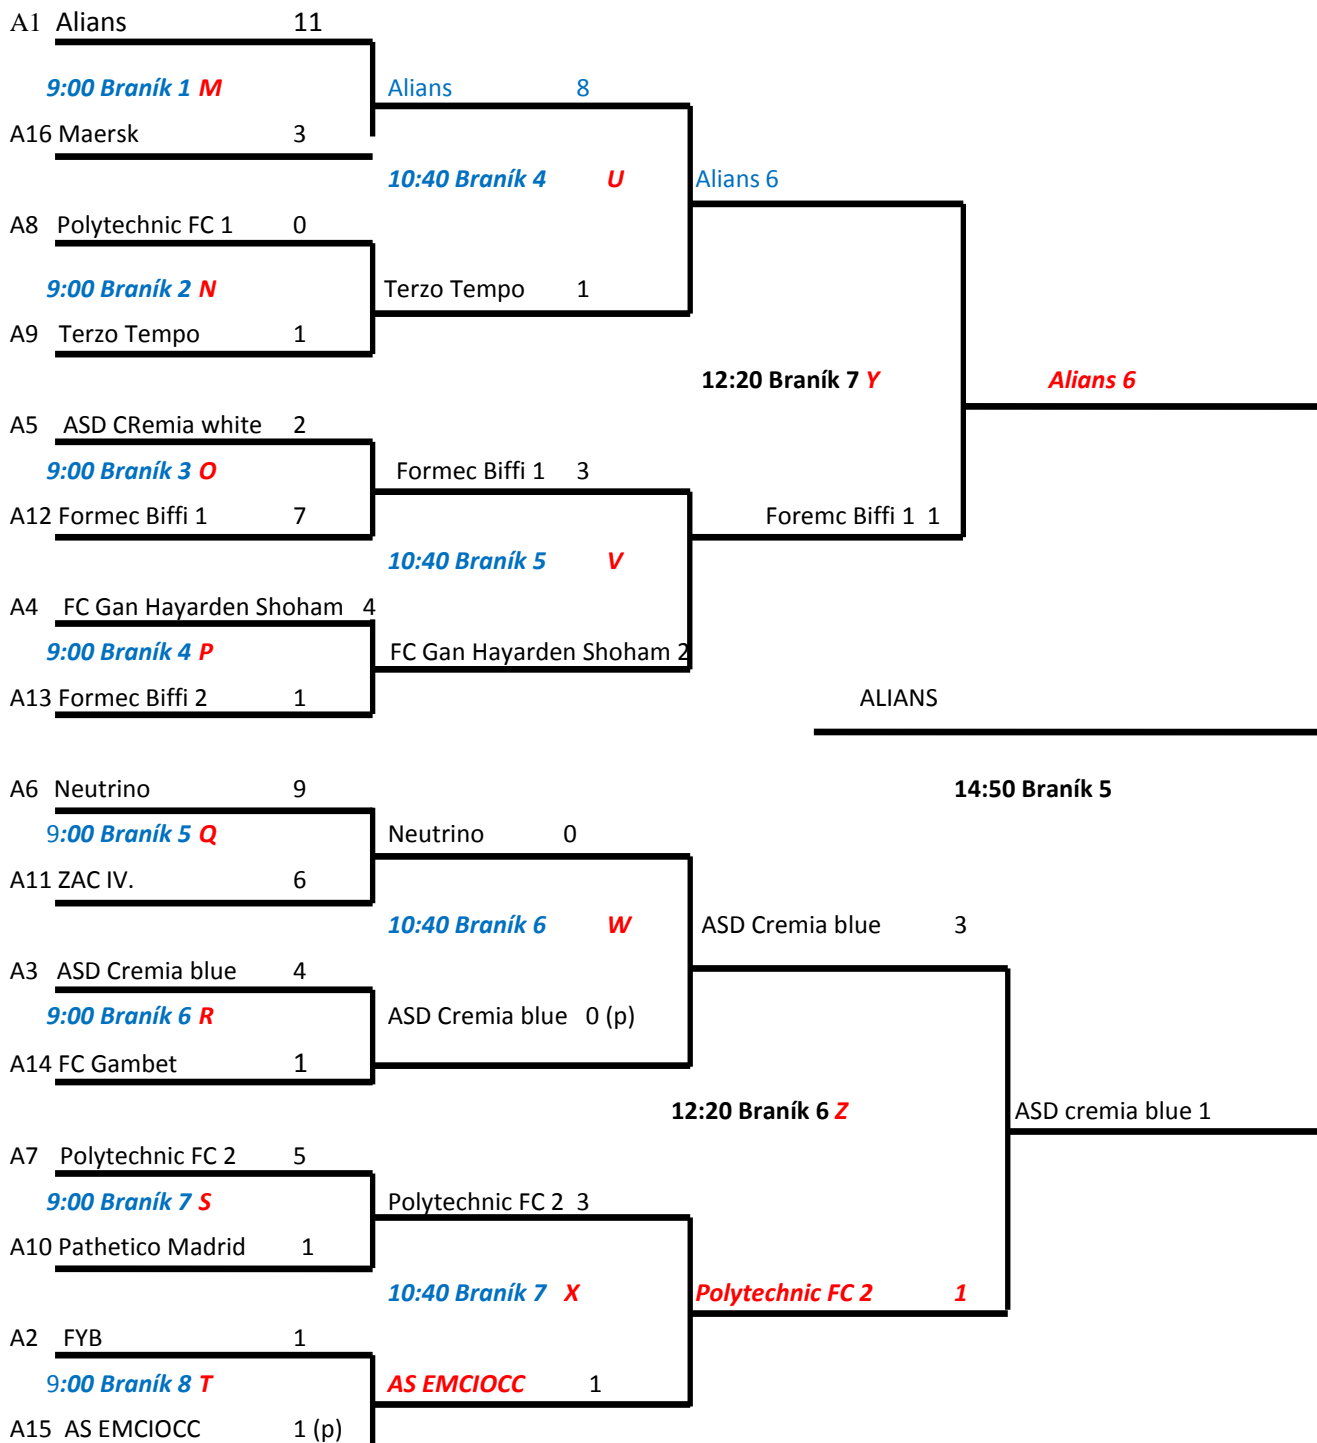

PRAGUE'S BARREL

24TH ANNIVERSARY „SECOND EDITION“

SCHEDULE FOR MEN FOOTBALL 6+1

GROUP „J“

FRIDAY

PLAY TIME: 2*20 min

<i>Group J</i>	<i>J1</i>	<i>J2</i>	<i>J3</i>	<i>J4</i>	Points	Score	Place
1. Formec Biffi 2	Prague's barrel 2016	7:2	3:1	2:3	6	12:6	2
2. Riva Black Sharks	2:7	Prague's barrel 2016	1:3	5:10	0	8:20	4
3. Sun team	1:3	3:1	Prague's barrel 2016	3:4	3	7:8	3
4. Neutrino	3:2	10:5	4:3	Prague's barrel 2016	9	17:10	1

SCHEDULE TIME

Time/Stadium	No.	Team	Score
10:40 Braník 3	1.	Formec Biffi 2	2
	4.	Neutrino	3
10:40 Braník 2	2.	Riva Black Sharks	1
	3.	Sun team	3
12:20 Braník 5	1.	Formec Biffi 2	3
	3.	Sun team	1
12:20 Braník 6	2.	Riva Black Sharks	5
	4.	Neutrino	10
14:00 Braník 8	1.	Formec Biffi 2	7
	2.	Riva Black Sharks	2
14:50 Braník 2	3.	Sun team	3
	4.	Neutrino	4

1. – 16. PLACE