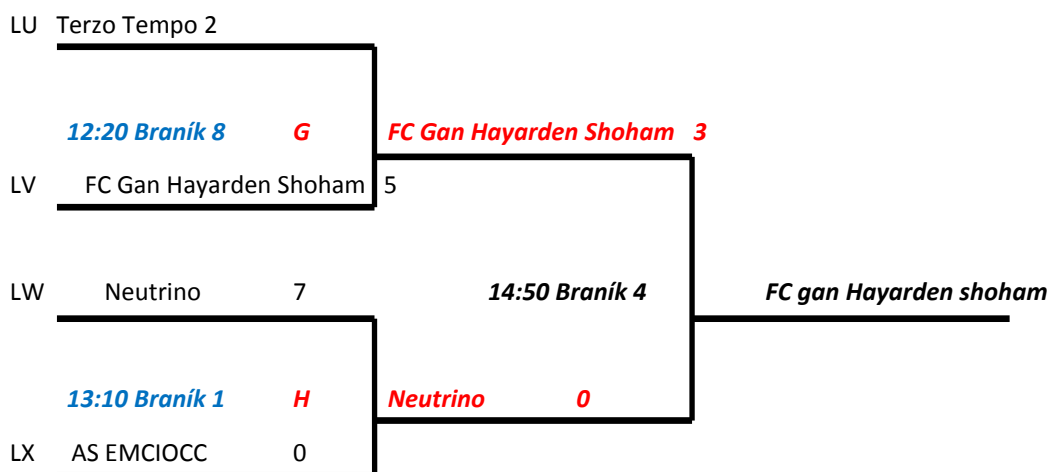

SCHEDULE FOR MEN FOOTBALL 6+1 – PLAY-OFF

SATURDAY

PLAY TIME: 2*20 min

3. – 4. PLACE

5. – 8. PLACE

7. – 8. PLACE

PRAGUE'S BARREL

24TH ANNIVERSARY „SECOND EDITION“