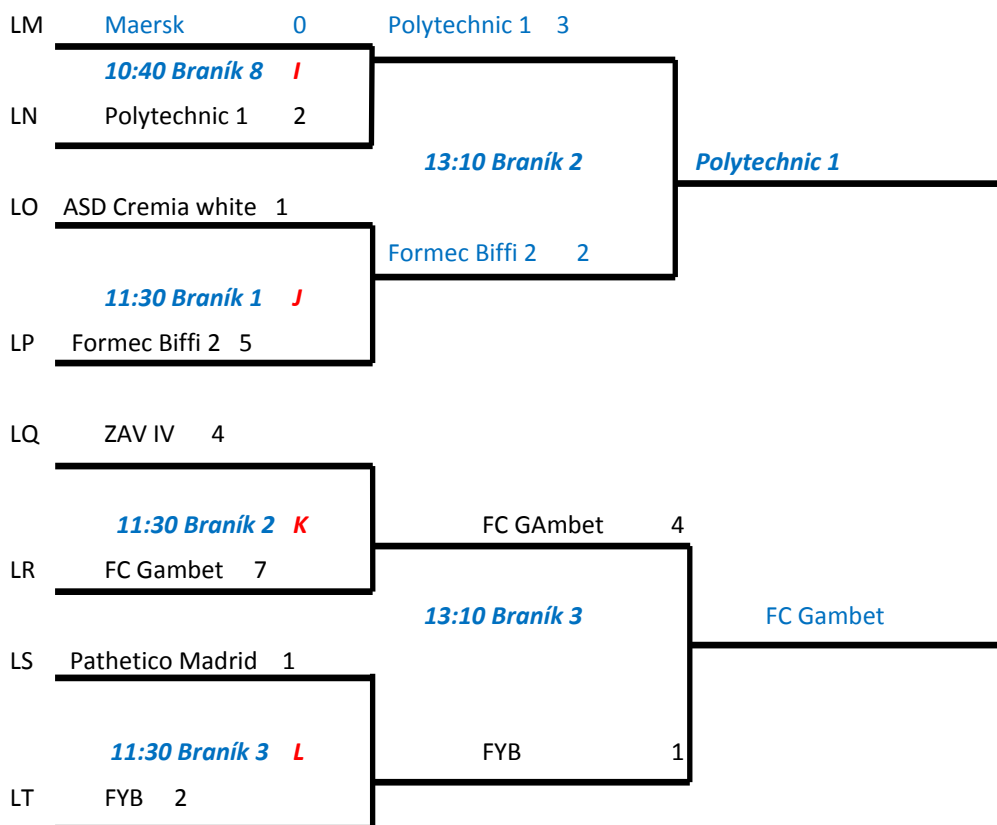

9. – 16. PLACE