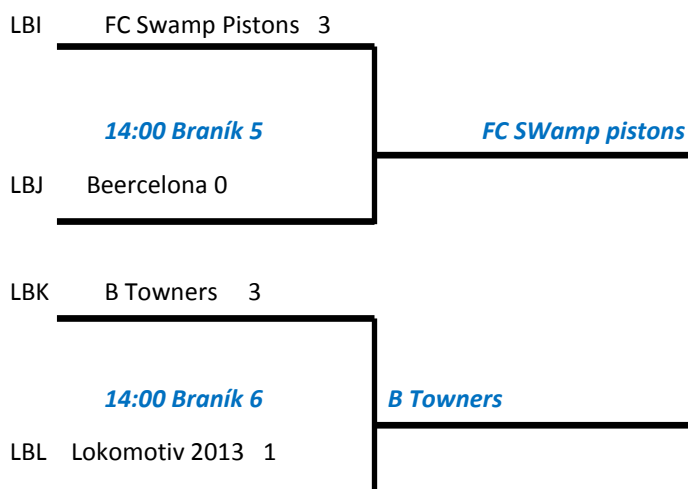

BK

LBR Onella's team 10

Onella's team 6

14:00 Braník 4

Onella's team

LBS Carioca 5

12:20 Braník 3

BL

LBT Lokomotiv 2013 3

Carioca 1

PRAGUE'S BARREL

24TH ANNIVERSARY „SECOND EDITION“

SCHEDULE FOR MEN FOOTBALL 6+1 – PLAY-OFF

SATURDAY

PLAY TIME: 2*20 min

29. – 32. PLACE

PRAGUE'S BARREL

24TH ANNIVERSARY „SECOND EDITION“

PRAGUE'S BARREL
tournaments

33. – 38. PLACE

GROUP „X“

SATURDAY

PLAY TIME: 2*20 min

| Group A | A1 | A2 | A3 | Points | Score | Place |
|---------------------------|----------------------|----------------------|----------------------|--------|-------|-------|
| 1. Murrayfield Pub | Prague's barrel 2016 | 4:2 | 5:1 | 6 | 9:3 | 1 |
| 2. Riva Black Sharks | 2:4 | Prague's barrel 2016 | 5:3 | 3 | 7:7 | 2 |
| 3. Rehsumpfe Sportfreunde | 1:5 | 3:5 | Prague's barrel 2016 | 0 | 4:10 | 3 |