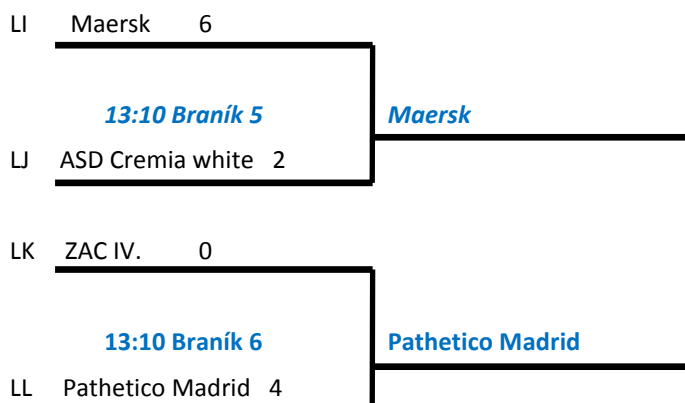

SCHEDULE FOR MEN FOOTBALL 6+1 – PLAY-OFF

SATURDAY

PLAY TIME: 2*20 min

9. – 16. PLACE

13. – 16. PLACE

PRAGUE'S BARREL

24TH ANNIVERSARY „SECOND EDITION“

SCHEDULE FOR MEN FOOTBALL 6+1 – PLAY-OFF