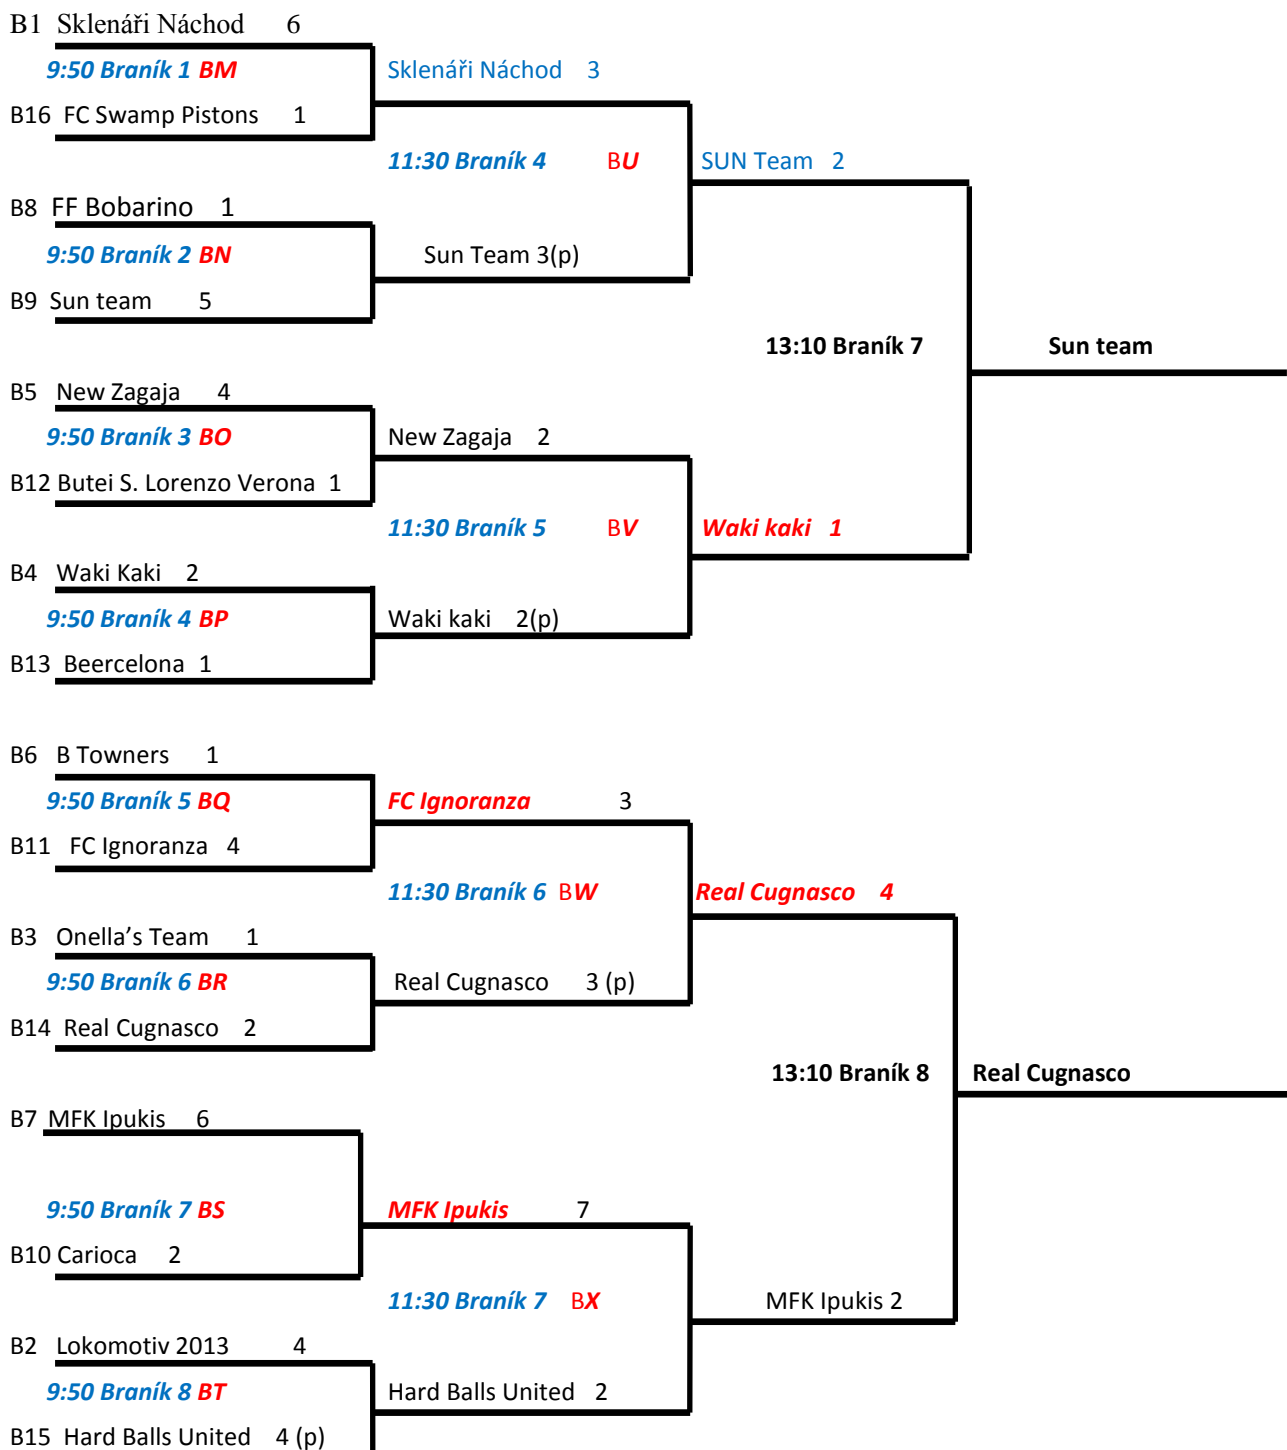

17. – 32. PLACE